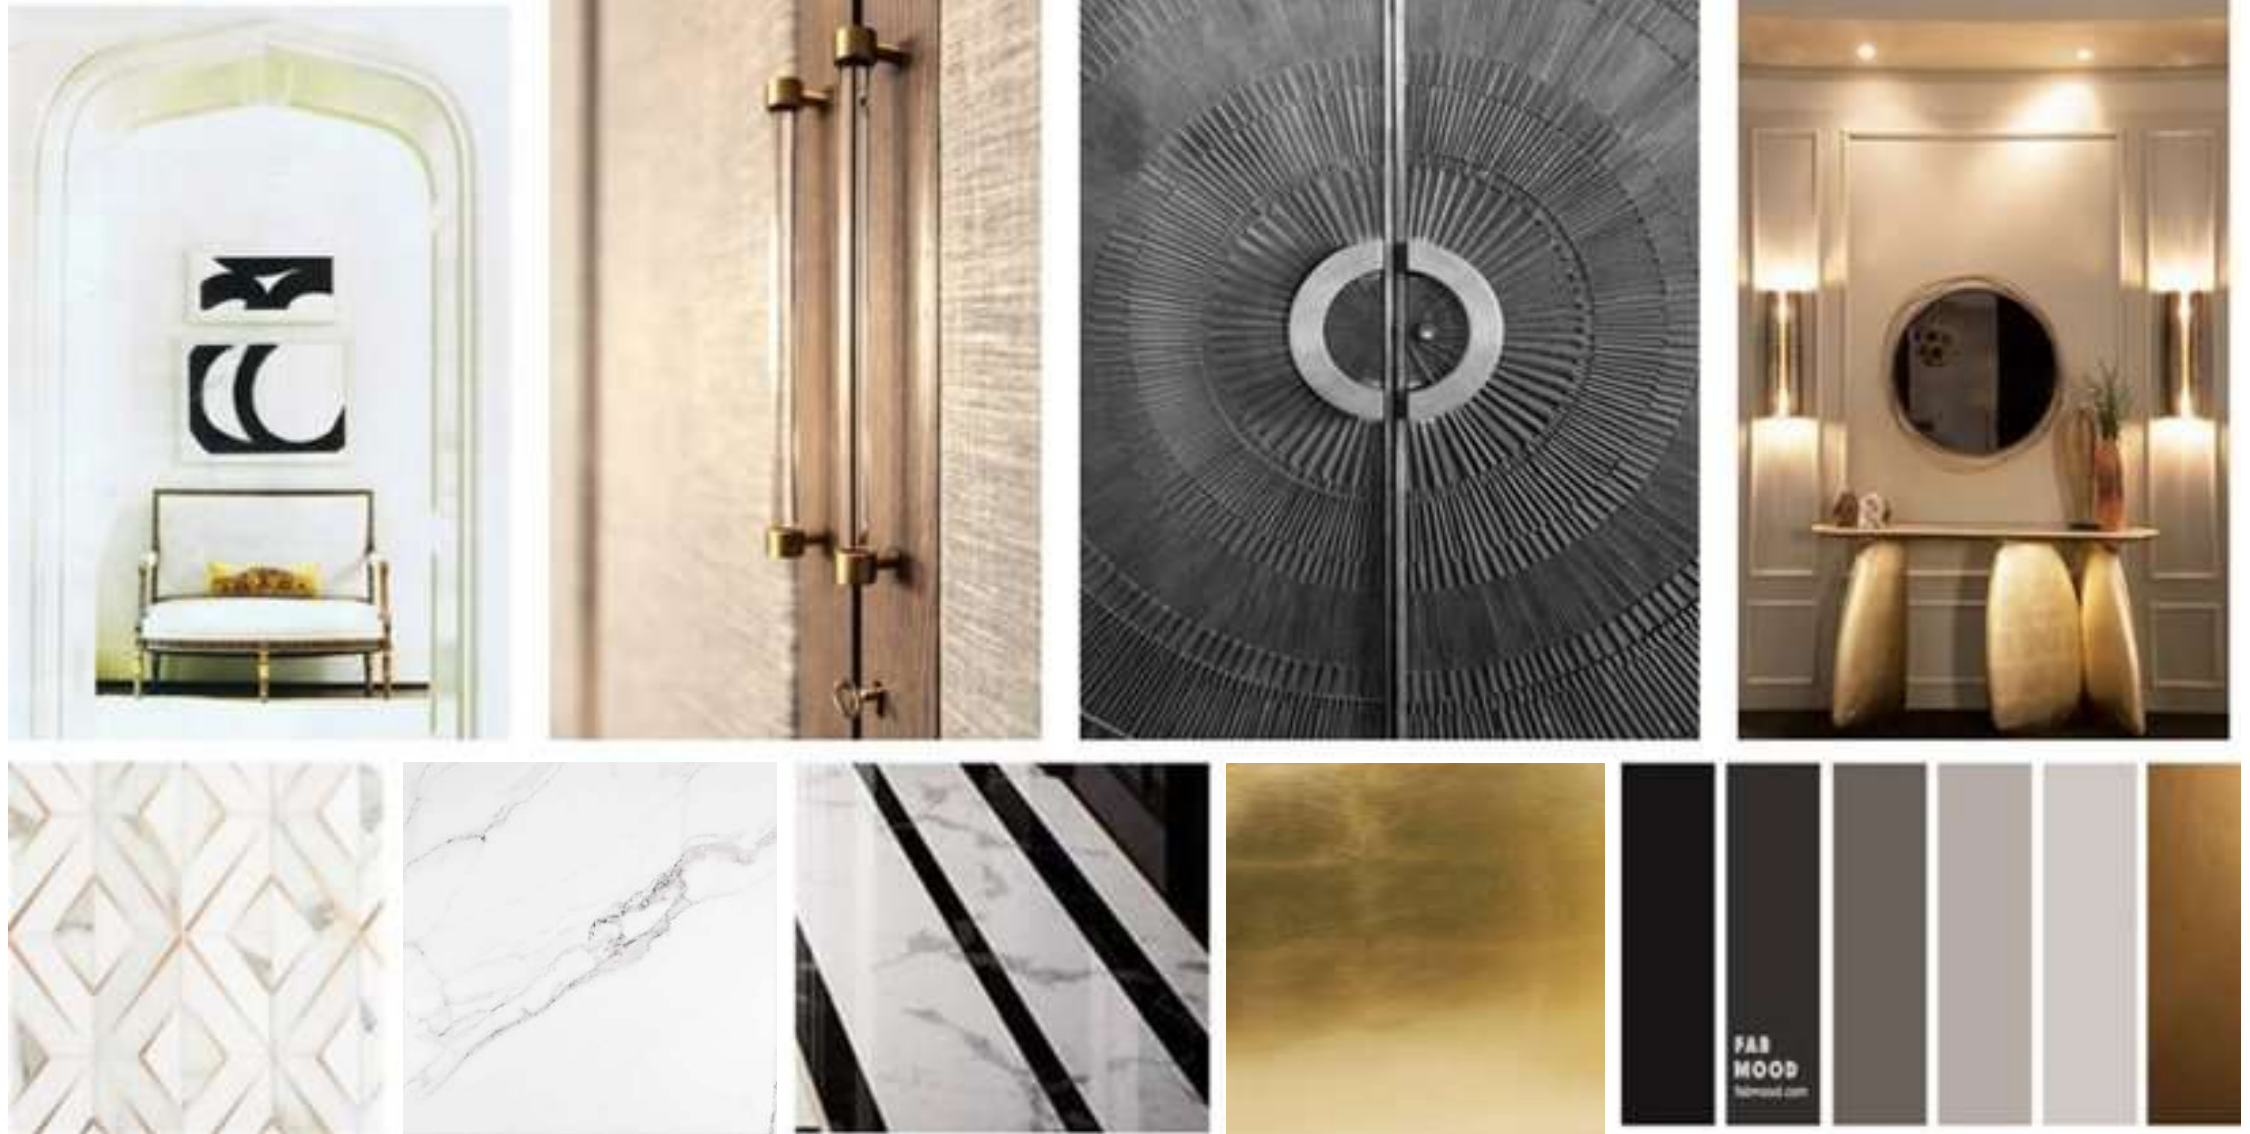

PRE CONCEPT