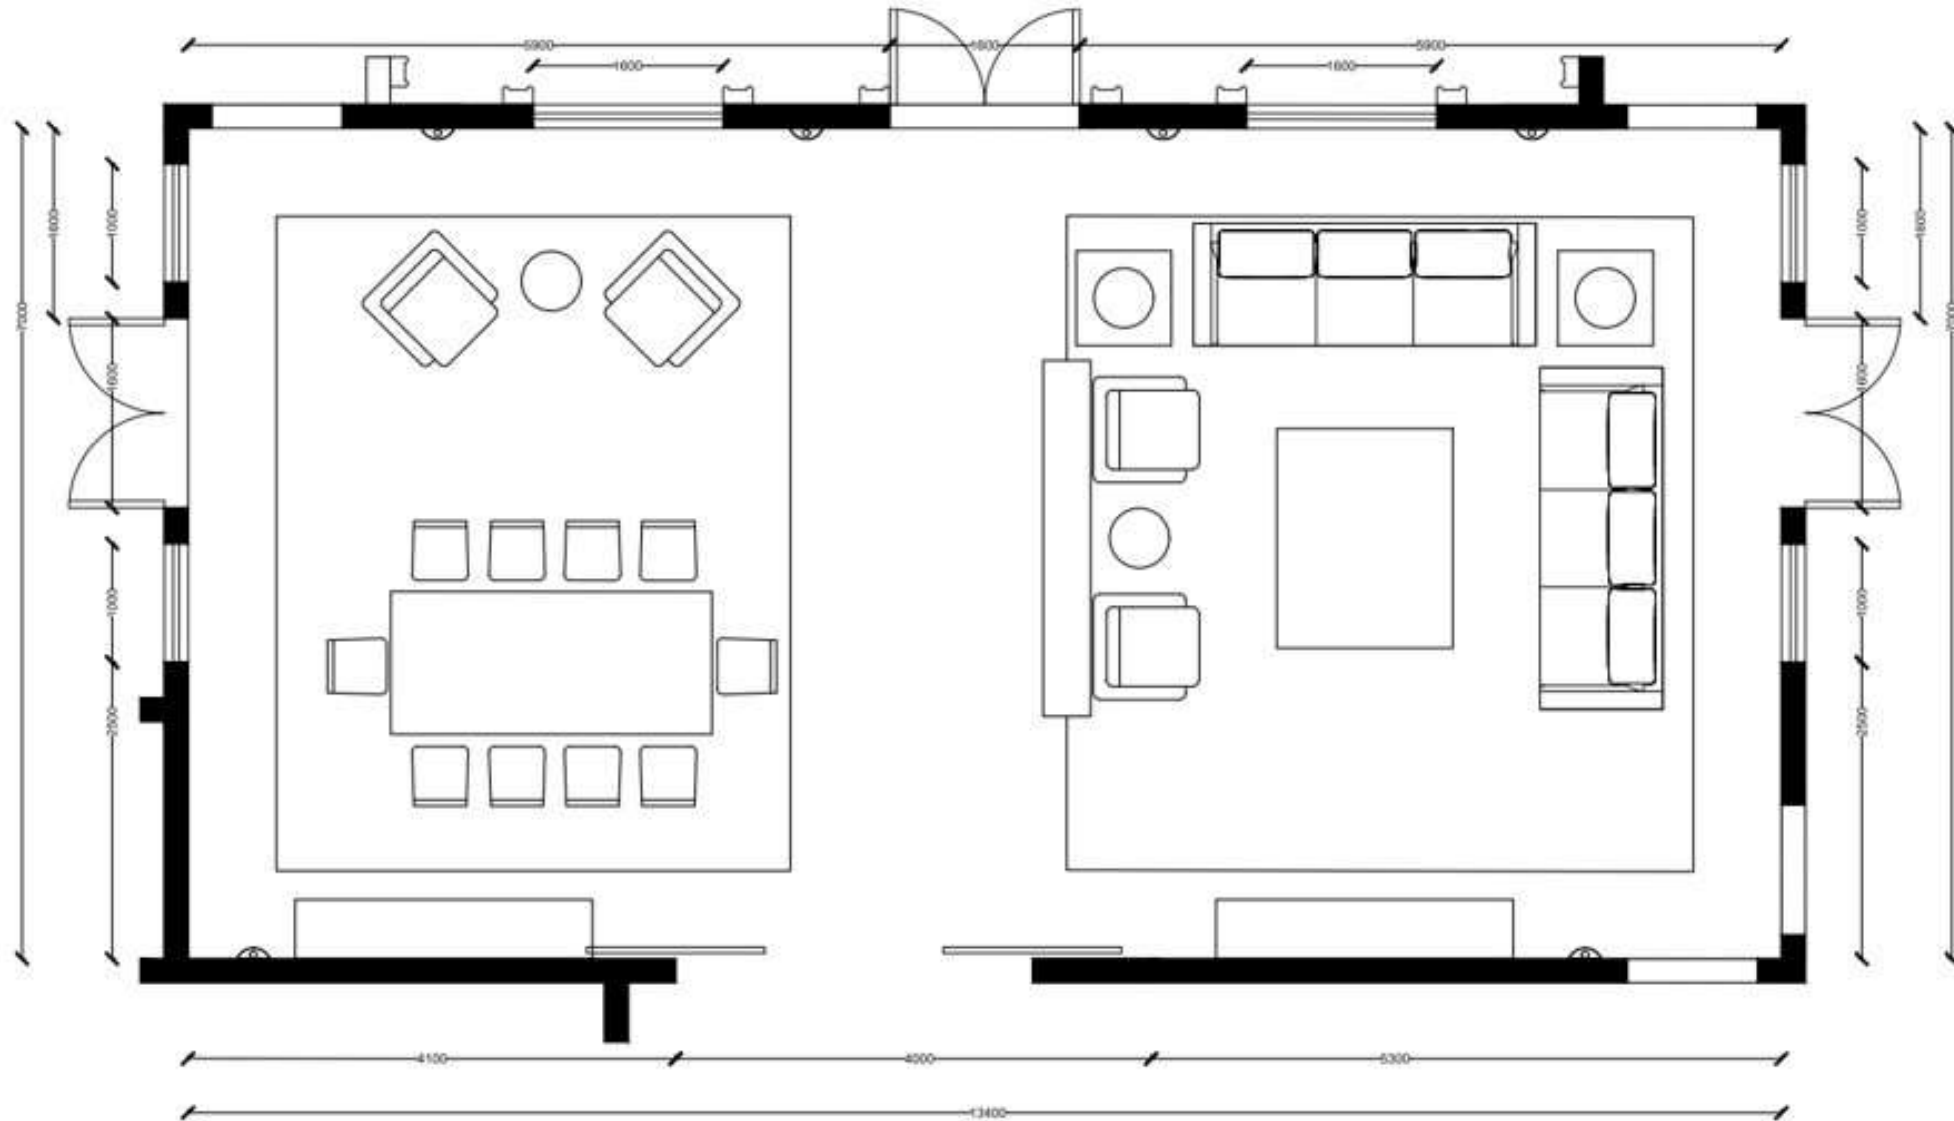

# FURNITURE LAYOUT

# DIMENSIONAL LAYOUT

ITEM	Description
	Double door 1600mm
	Double glazed glass door 1600mm
	Sliding doors 3000mm
	Patterned glass 1000mm 20mm
	Double glazed glass 1600mm 20mm