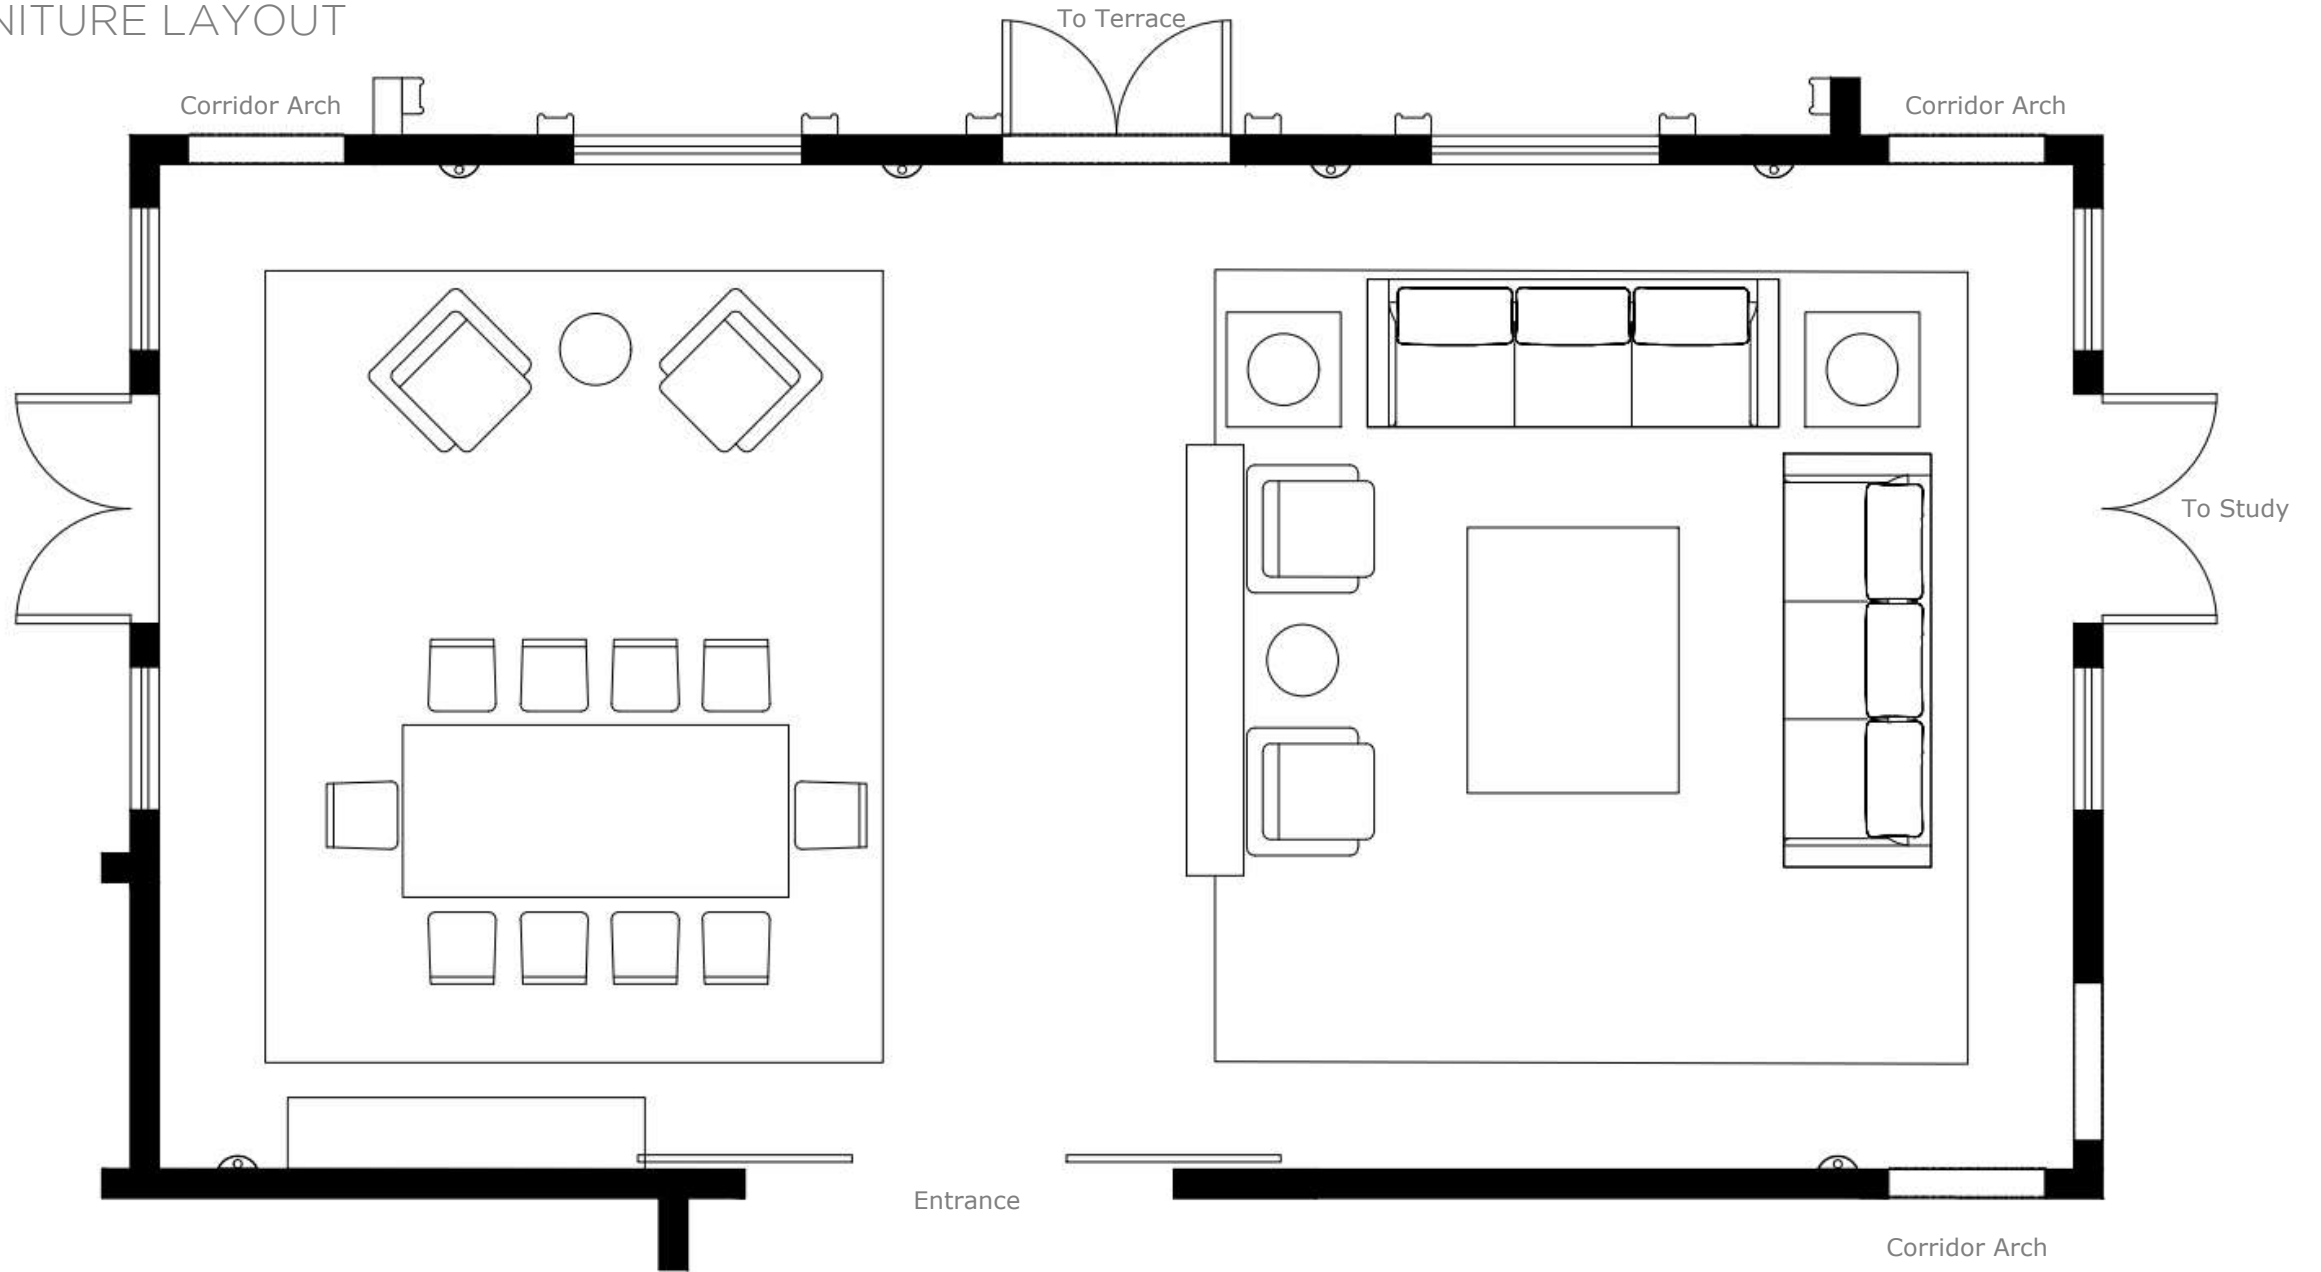

# FURNITURE LAYOUT

# DIMENSIONAL LAYOUT

ITEM	Description
	Double door 1600mm
	Double glazed glass door 1600mm
	Sliding doors 3000mm
	Patterned glass 1000mm 20mm
	Double glazed glass 1600mm 20mm