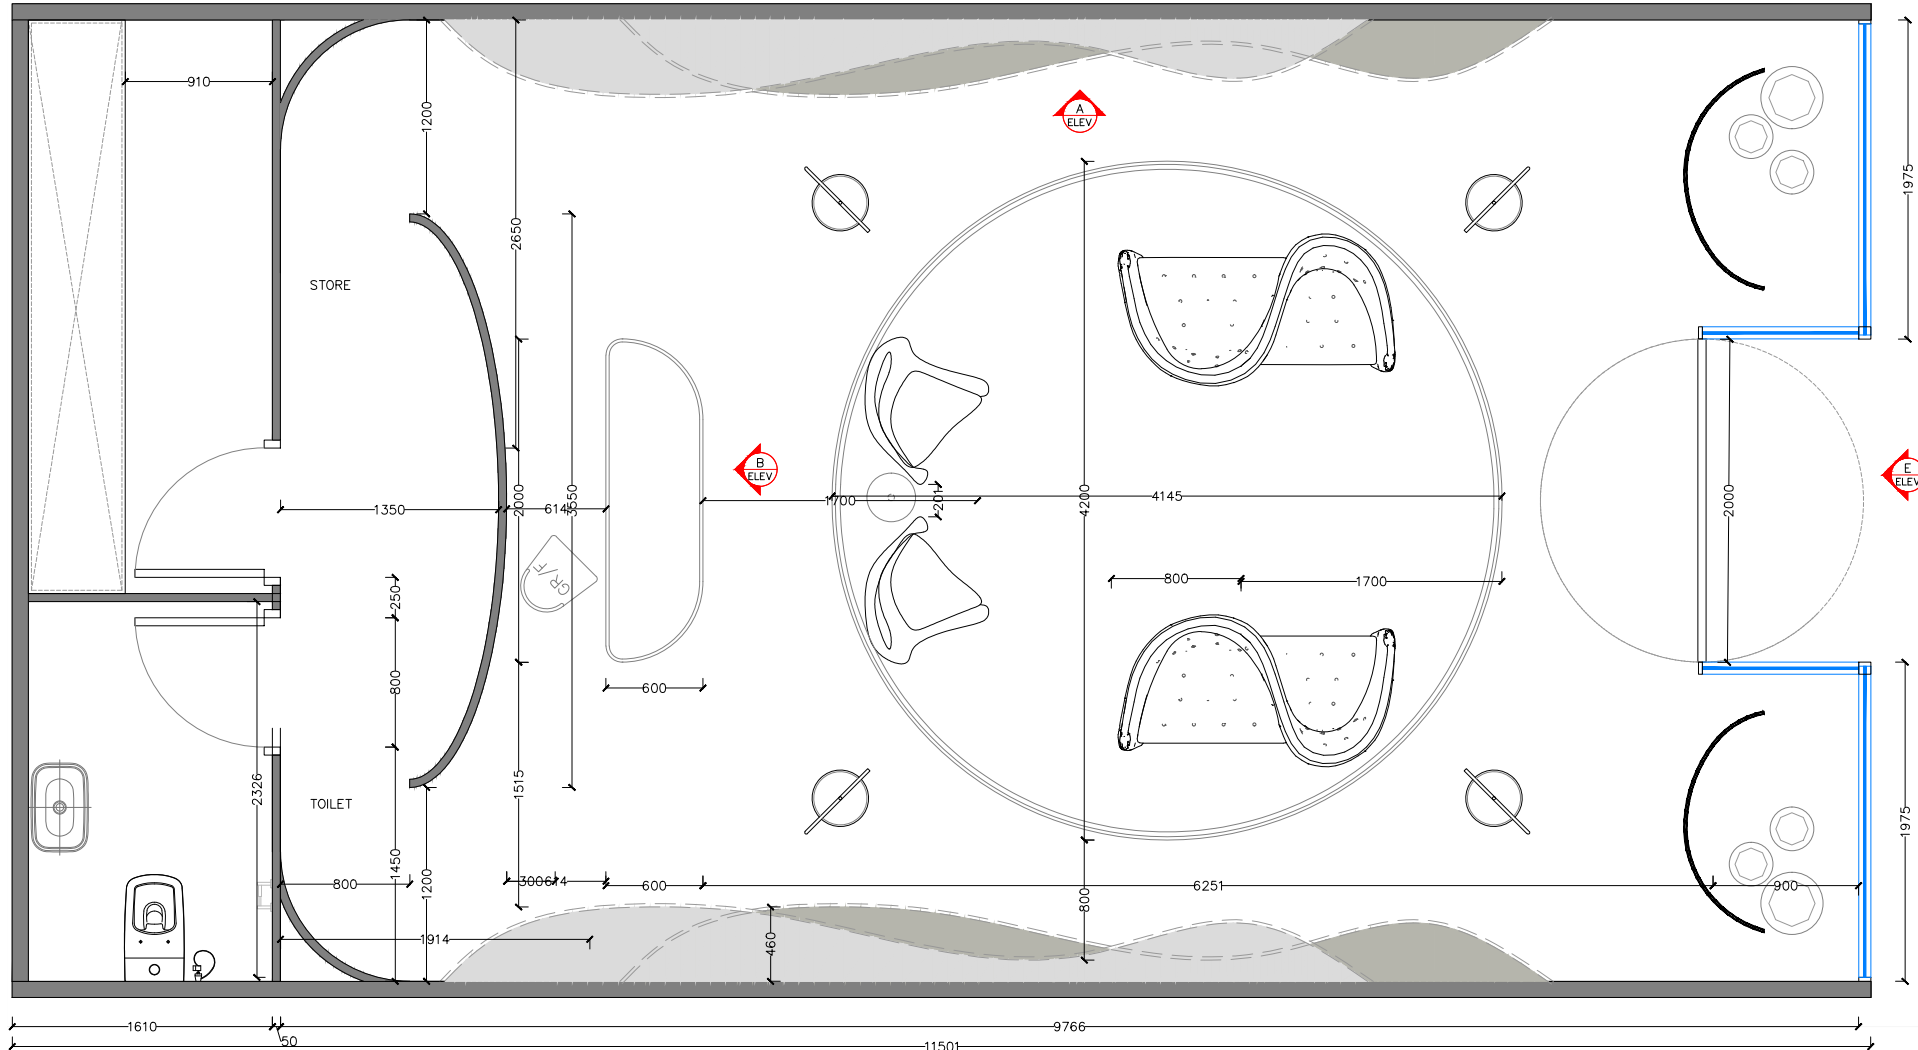

# FURNITURE LAYOUT

# DIMENSION LAYOUT

Symbol	Name	Quantity
	102.2-Bd Barcelona-VIS-À-VIS DE GALA - BLACK LABEL LIMITED EDITION	2
	102.2-Bd Barcelona-VIS-À-VIS DE GALA - BLACK LABEL LIMITED EDITION	2
	503-Custom-made Cashier Desk, Grey Cement finish	1
	1102-Secolo-Giove Mirror	4
	508-Maison Valentina Ecletti	1
	107-Bd Barcelona 4 JAMAICA BLACK STOOLS	1
	1001-Bo Concept rug 1481698	1
	Single door 900mm	2
	Custom-made Revolving Door	1

① DIMENSION LAYOUT

Scale: 1:30 © A3

2/4/21

3-DIMENSIONAL MOOD