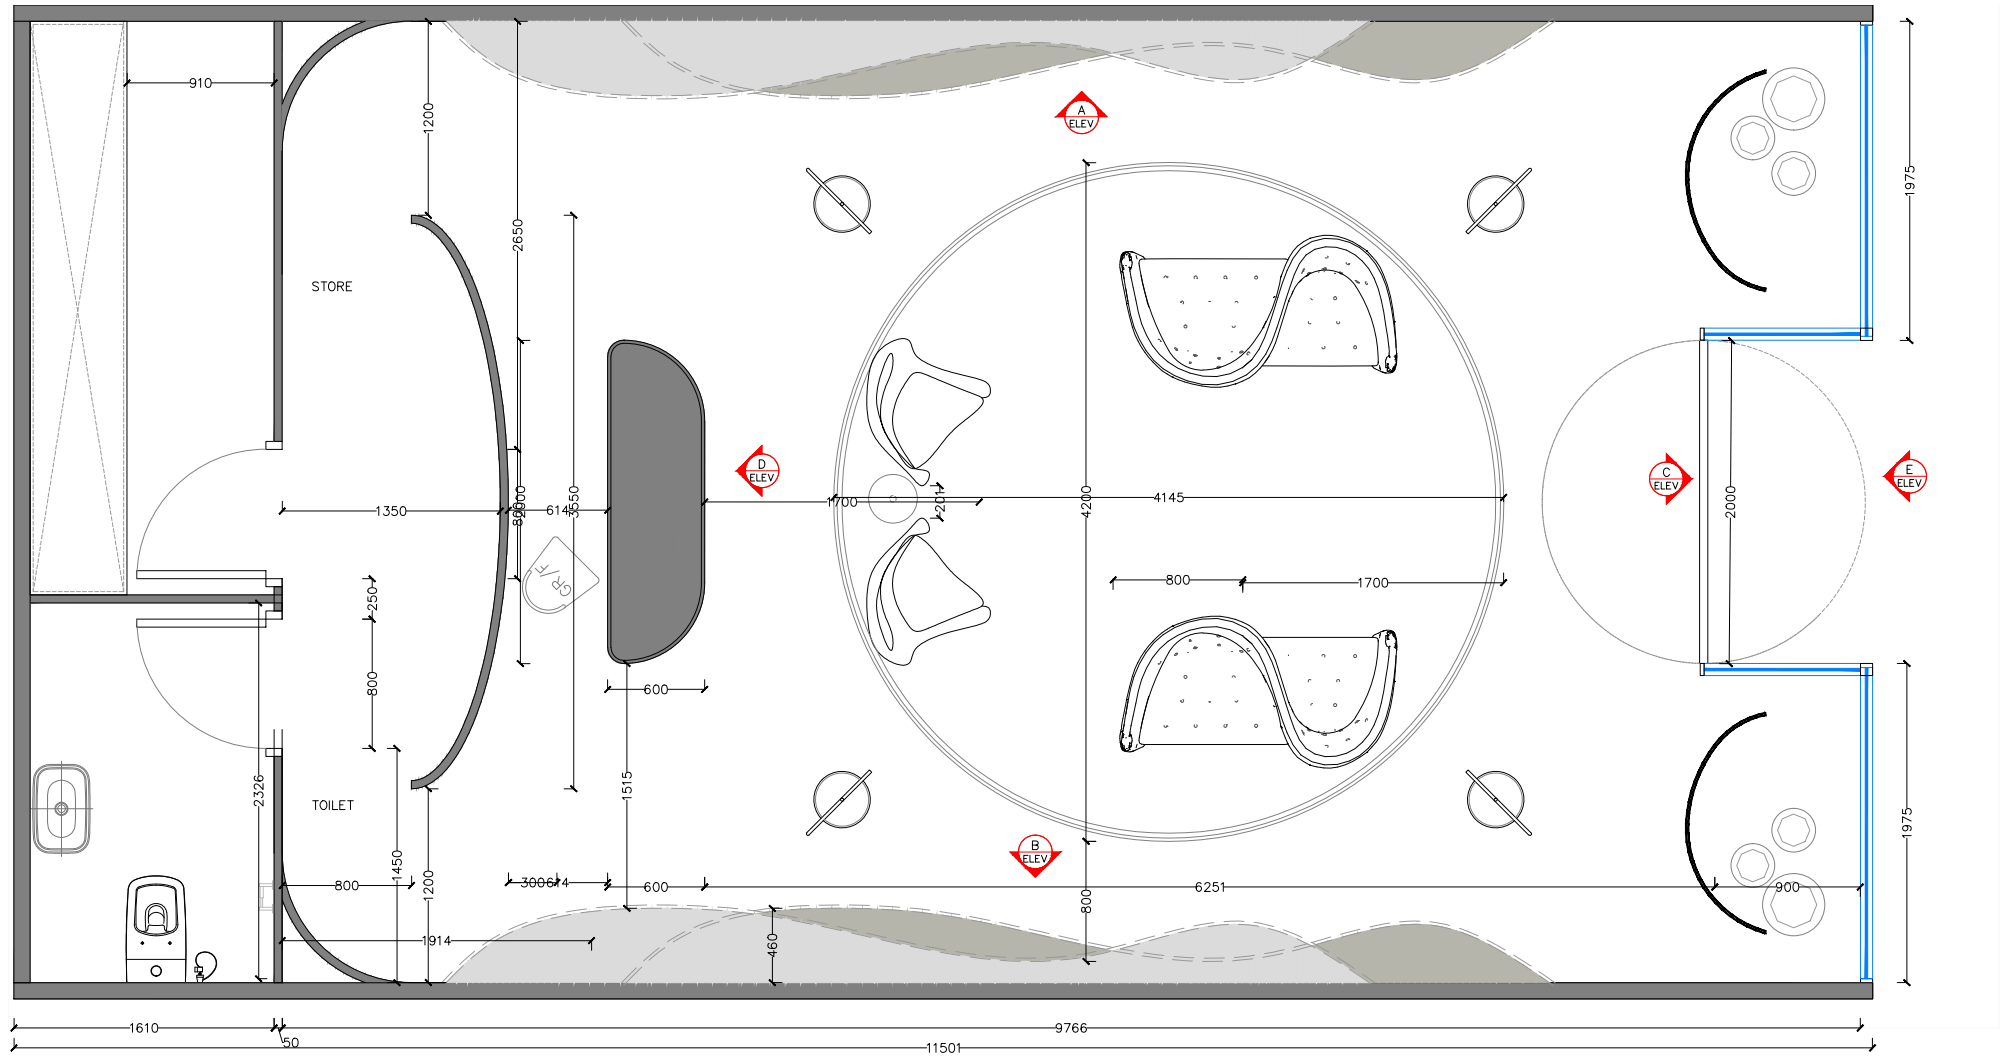

# FURNITURE LAYOUT

# DIMENSION LAYOUT

Symbol	Name	Quantity
	102.2-Bd Barcelona-VIS-À-VIS DE GALA - BLACK LABEL LIMITED EDITION	2
	102.2-Bd Barcelona-VIS-À-VIS DE GALA - BLACK LABEL LIMITED EDITION	2
	503-Custom-made Cashier Desk, Grey Cement finish	1
	1102-Secolo-Giove Mirror	4
	508-Maison Valentina Ecletti	1
	107-Bd Barcelona 4 JAMAICA BLACK STOOLS	1
	1001-Bo Concept rug 1481698	1
	Single door 900mm	2
	Custom-made Revolving Door	1

① DIMENSION LAYOUT

Scale: 1:30 © A3

2/4/21

3-DIMENSIONAL MOOD